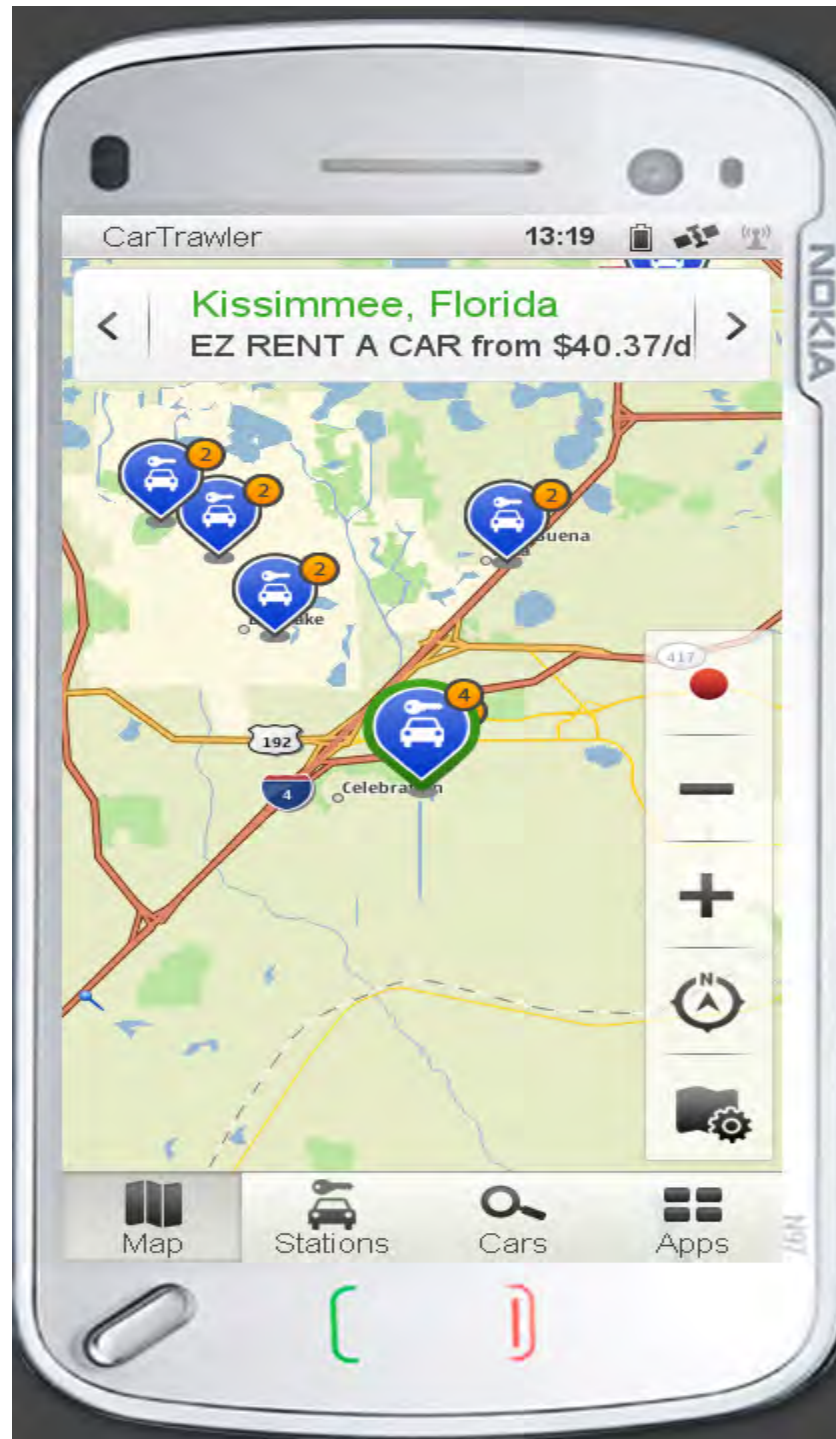

# Demo 1 : Mapping Engine

“I’m in my hotel and I need a Rental Car now”

➤ ~20% Hit Rate  
( $<15$  minutes)

➤ ~24%  
( $<120$  minutes)

We need-:

- Rules

- Pricing

- Availability