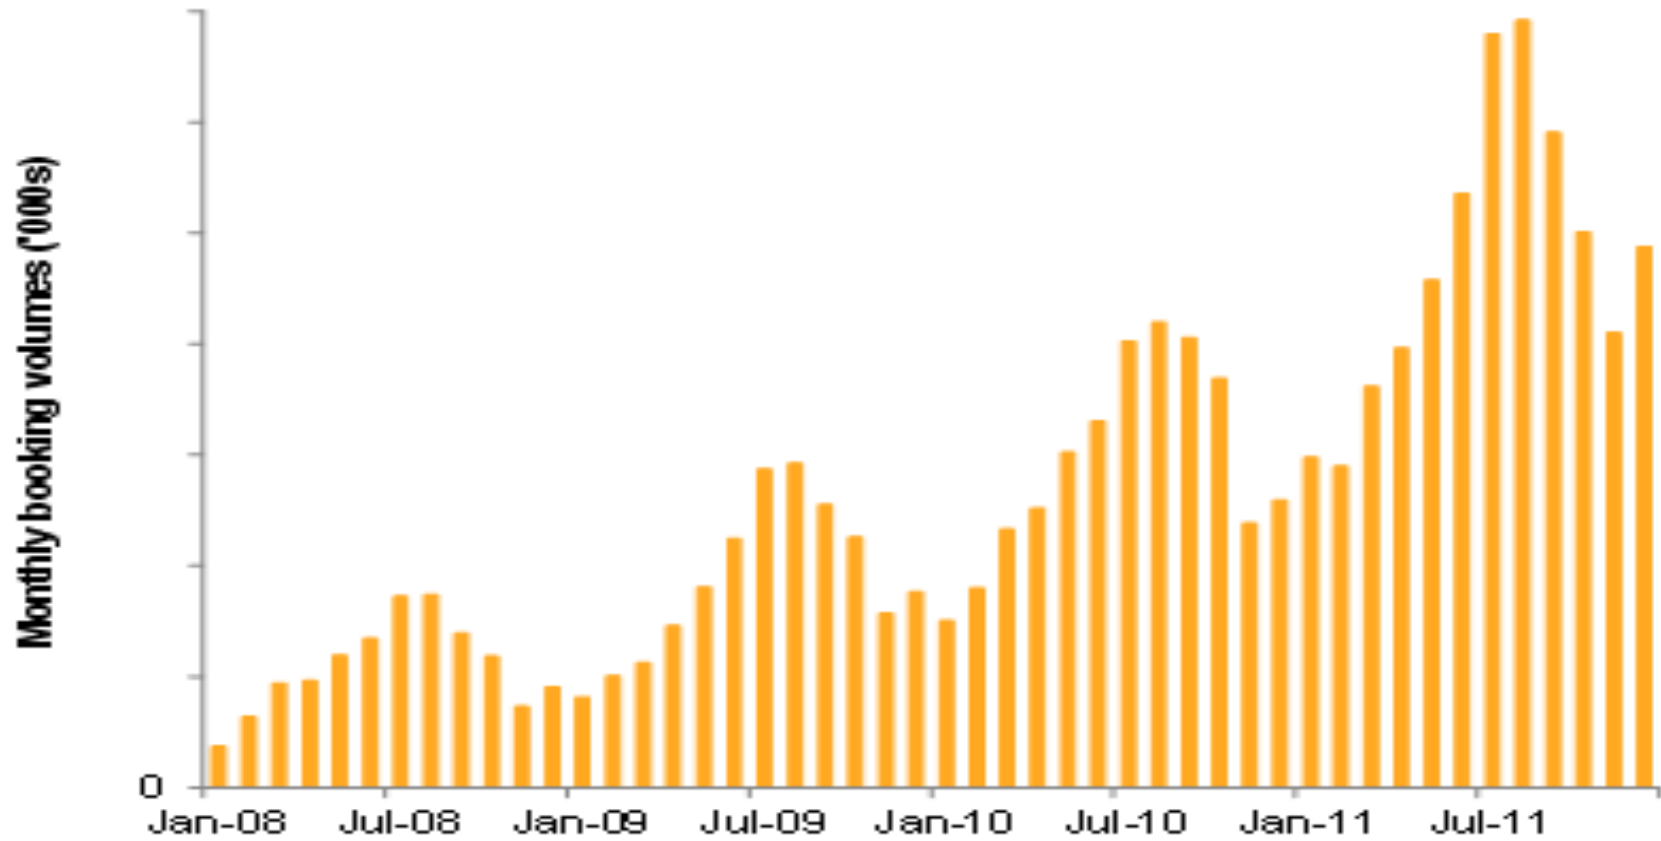

Growth

Deloitte.
Technology Fast500
EMEA 2009